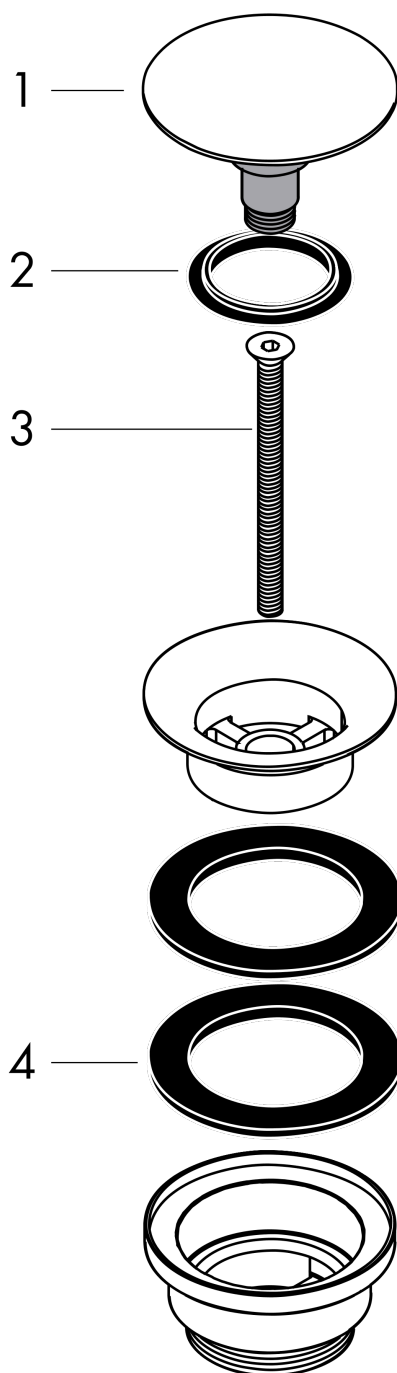

Waste set push-open for basin and bidet mixers

Finish: **Matt White** Article Number: **50100700**

Description

product features

- operation with pressure plug
- for basins with overflow hole
- drain plug material brass
- connection dimension G 1 1/4
- with overflow

Design awards

Product image

Scale drawing

Waste set push-open for basin and bidet mixers

Finish: **Matt White** Article Number: **50100700**

Exploded Drawing

Year of production: >04/20

Waste set push-open for basin and bidet mixers

Finish: **Matt White** Article Number: **50100700**

Spare part list

Year of production: >04/20

Pos.	Description	Article Number	Price	PU
1	plug	97204700	€ 88,06	1
2	seal	97205000	€ 5,36	1
3	screw	98000000	€ 5,36	1
4	form ring	96361000	€ 8,69	1