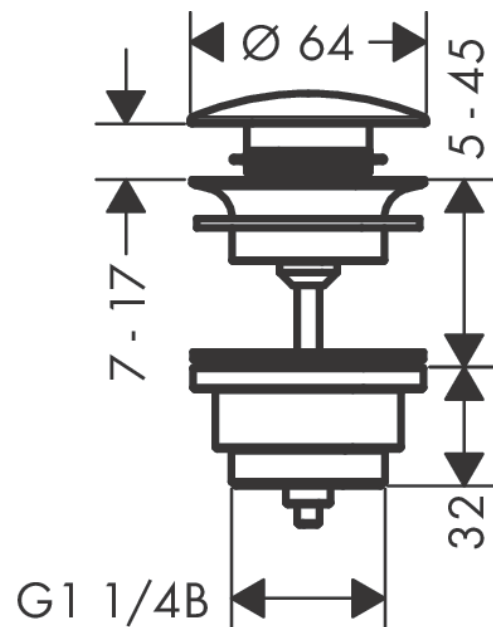

Waste set push-open for basin and bidet mixers

Finish: **Matt White** Article Number: **50100700**

Description

product features

- operation with pressure plug
- for basins with overflow hole
- drain plug material brass
- connection dimension G 1 1/4
- with overflow

Design awards

Product image

Scale drawing

Waste set push-open for basin and bidet mixers

Finish: **Matt White** Article Number: **50100700**

Exploded Drawing

Year of production: >04/20

Waste set push-open for basin and bidet mixers

Finish: **Matt White** Article Number: **50100700**

Spare part list

Year of production: >04/20

Pos.	Description	Article Number	Price	PU
1	plug	97204700	€ 88,06	1
2	seal	97205000	€ 5,36	1
3	screw	98000000	€ 5,36	1
4	form ring	96361000	€ 8,69	1